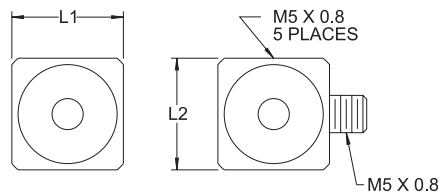

Star Cube

Scale 1:2	L1	L2	Order Number
	15.0mm .591"	15.0mm .591"	CPZ341-8361
	20.0mm .787"	20.0mm .787"	CPZ342-8002