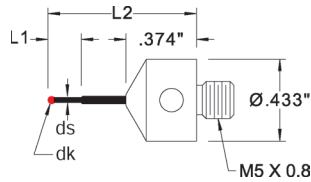

Ruby Ball Styli - Standard Probes

Scale 1:2	dk Ball Size	ds Stem Dia.	L1 EWL	L2 Length	Stem Matl.	Ball Matl.	Order Number
	.3mm .012"	.20mm .008"	2.2mm .087"	20.0mm .787"	Tungsten Carbide	Ruby	CPZ000-0320
						Carbide	CPZ000-0320C
	.5mm .020"	.38mm .015"	3.25mm .128"	20.0mm .787"	Tungsten Carbide	Ruby	CPZ000-0520
						Carbide	CPZ000-0520C
	.6mm .024"	.46mm .018"	4.29mm .169"	20.0mm .787"	Tungsten Carbide	Ruby	CPZ000-0620
						Carbide	CPZ000-0620C
	.7mm .028"	.53mm .021"	4.34mm .171"	20.0mm .787"	Tungsten Carbide	Ruby	CPZ000-0720
						Carbide	CPZ000-0720C
	.8mm .032"	.56mm .022"	4.37mm .172"	20.0mm .787"	Tungsten Carbide	Ruby	CPZ000-0820
						Carbide	CPZ000-0820C
	1.0mm .039"	.71mm .028"	4.47mm .176"	20.0mm .787"	Tungsten Carbide	Ruby	CPZ000-1020
						Carbide	CPZ000-1020C
	1.0mm .039"	.71mm .028"	4.50mm .177"	25.0mm .984"	Tungsten Carbide	Ruby	CPZ000-1025
	1.0mm .039"	.71mm .028"	10.5mm .413"	30.0mm 1.181"	Tungsten Carbide	Ruby	CPZ000-1030
	1.5mm .039"	1.0mm .039"	10.5mm .413"	30.0mm 1.181"	Tungsten Carbide	Ruby	CPZ000-1530