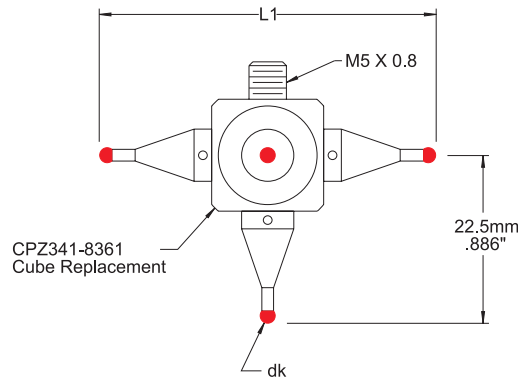

Mini Probes are for use with the Mini Probe Holders on Page 68. They are held in with set screws supplied with the Mini Probe Holders

MINI PROBE HOLDERS

Actual Size	Order Number
<p>Single - 1 Way Stylus Holder</p> 	<p>CPZ000-8365</p>
<p>Single - 1 Way Stylus Holder</p> 	<p>CPZ000-8366</p>
<p>5 Way Star Stylus Holder</p> 	<p>CPZ341-8367</p>
<p>5 Way Star Stylus Holder</p> 	<p>CPZ341-8368</p>

Mini Probe Holders are for use with Mini Probes on Page 67. They are held in with set screws supplied with the Mini Probe Holders

Carbide Ball Styli

Scale 1:2	dk Ball Size	L1 Length	Base Matl.	Order Number
	15.0mm .591"	35.0mm 1.378"	Stainless Steel	CPZ000-0019
	20.0mm .787"	35.0mm 1.378"	Stainless Steel	CPZ000-0018
	25.0mm .984"	35.0mm 1.378"	Stainless Steel	CPZ000-0017

Star Cube

Scale 1:2	L1	L2	Order Number
	15.0mm .591"	15.0mm .591"	CPZ341-8361
	20.0mm .787"	20.0mm .787"	CPZ342-8002

Star Styli

Scale 1:2	dk Ball Size	L1 Length	Order Number
 <p>CPZ040-1000 5 Places</p>	1.0mm .039"	45.0mm 1.772"	CPZ000-0020
 <p>CPZ040-1500 5 Places</p>	1.5mm .059"	45.0mm 1.772"	CPZ000-0030
 <p>CPZ040-2000 5 Places</p>	2.0mm .079"	45.0mm 1.772"	CPZ000-0040
 <p>CPZ040-2500 5 Places</p>	2.5mm .098"	45.0mm 1.772"	CPZ000-0050
 <p>CPZ040-3500 5 Places</p>	3.5mm .138"	45.0mm 1.772"	CPZ000-0060