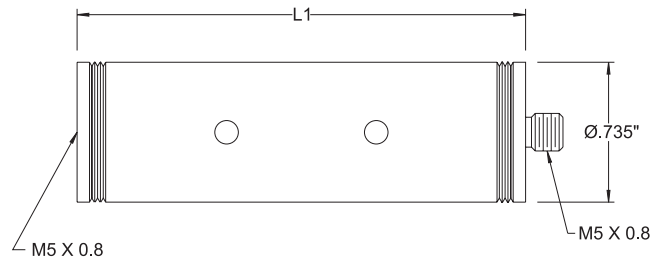

Stylus Extensions

Actual Size	L1 Length	Material	Order Number
	10.0mm .394"	Stainless Steel	CPZ341-0249
	20.0mm .787"	Stainless Steel	CPZ341-0248
	25.0mm .984"	Stainless Steel	CPZ341-0247
	40.0mm 1.575"	Aluminum	CPZ-341-8425
	60.0mm 2.362"	Aluminum	CPZ341-8424
	80.0mm 3.150"	Aluminum	CPZ341-8423
	100.0mm 3.937"	Aluminum	CPZ341-8422
	150.0mm 5.906"	Aluminum	CPZ341-8421
	200.0mm 7.874"	Aluminum	CPZ341-8420