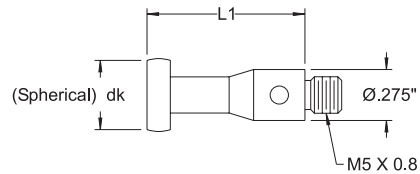

Disk Styli - Hardened Tool Steel

Actual Size	dk Diameter	L1 Length	Order Number
	10.0mm .394"	21.5mm .846"	CPZ341-8090
	15.0mm .591"	21.5mm .846"	CPZ341-8095