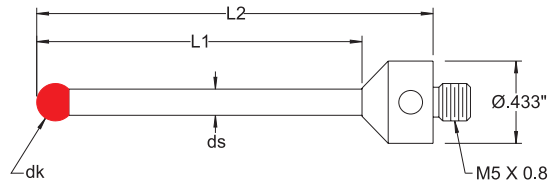

Ruby Ball Styli - Standard Probes

Scale 1:2	dk Ball Size	ds Stem Dia.	L1 EWL	L2 Length	Stem Matl.	Ball Matl.	Order Number
	4.0mm .157"	2.0mm .079"	24.0mm .945"	33.5mm 1.319"	Tungsten Carbide	Ruby	CPZ342-8025
	4.0mm .157"	2.0mm .079"	54.5mm 2.146"	64.0mm 2.520"	Tungsten Carbide	Ruby	CPZ030-9012
	5.0mm .197"	3.5mm .138"	40.0mm 1.575"	50.0mm 1.969"	Stainless Steel	Ruby	CPZ030-9013
	5.0mm .197"	3.5mm .138"	43.5mm 1.713"	53.0mm 2.087"	Tungsten Carbide	Ruby	CPZ342-8022
	5.0mm .197"	3.5mm .138"	65.0mm 2.558"	75.0mm 2.953"	Stainless Steel	Ruby	CPZ030-9015
	6.0mm .236"	3.5mm .138"	44.5mm 1.752"	54.0mm 2.126"	Tungsten Carbide	Ruby	CPZ342-8026
	7.0mm .276"	3.5mm .138"	45.5mm 1.791"	55.0mm 2.165"	Tungsten Carbide	Ruby	CPZ342-8027
	8.0mm .315"	6.0mm .236"	56.0mm 2.205"	63.5mm 2.500"	Stainless Steel	Ruby	CPZ342-8023
	8.0mm .315"	6.0mm .236"	61.0mm 2.401"	74.0mm 2.913"	Stainless Steel	Ruby	CPZ030-9014
	8.0mm .315"	6.0mm .236"	62.0mm 2.441"	75.0mm 2.953"	Stainless Steel	Ruby	CPZ030-9016
	8.0mm .315"	6.0mm .236"	87.0mm 3.425"	100.0mm 3.937"	Stainless Steel	Ruby	CPZ030-9017
	8.0mm .315"	6.0mm .236"	107.0mm 4.213"	114.5mm 4.508"	Stainless Steel	Ruby	CPZ342-8024
	9.0mm .354"	6.0mm .236"	57.0mm 2.244"	64.5mm 2.539"	Stainless Steel	Ruby	CPZ342-8028
	10.0mm .394"	6.0mm .236"	58.0mm 2.283"	65.5mm 2.579"	Stainless Steel	Ruby	CPZ342-8029
	10.0mm .394"	6.0mm .236"	105.0mm 4.134"	118.0mm 4.646"	Stainless Steel	Ruby	CPZ030-9018