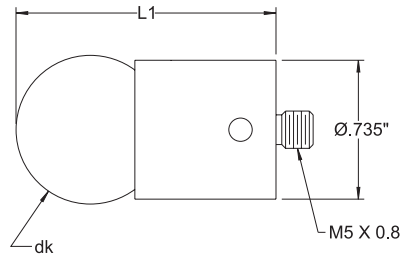

Carbide Ball Styli

Scale 1:2	dk Ball Size	L1 Length	Base Matl.	Order Number
	15.0mm .591"	35.0mm 1.378"	Stainless Steel	CPZ000-0019
	20.0mm .787"	35.0mm 1.378"	Stainless Steel	CPZ000-0018
	25.0mm .984"	35.0mm 1.378"	Stainless Steel	CPZ000-0017