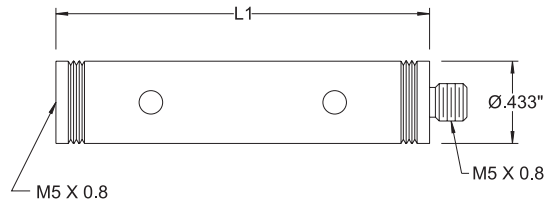

Disk Styli - Hardened Tool Steel

Actual Size	dk Diameter	L1 Length	Order Number
	10.0mm .394"	21.5mm .846"	CPZ341-8090
	15.0mm .591"	21.5mm .846"	CPZ341-8095

Disk Styli - Hardened Tool Steel

Scale 1:2	dk Diameter	L1 Thickness	Order Number
	30.0mm 1.181"	3.5mm .138"	CPZ341-0203
	40.0mm 1.575"	5.0mm .196"	CPZ341-0204
	50.0mm 1.969"	7.0mm .276"	CPZ341-0205
	60.0mm 2.362"	8.0mm .315"	CPZ341-0206

Mount to Extensions or Holders with Screws on Page 74

Stylus Extensions

Actual Size	L1 Length	Material	Order Number
	10.0mm .394"	Stainless Steel	CPZ341-0250
	15.0mm .591"	Stainless Steel	CPZ341-0251
	20.0mm .787"	Stainless Steel	CPZ341-0252
	25.0mm .984"	Stainless Steel	CPZ341-0253
	40.0mm 1.575"	Stainless Steel	CPZ341-0254
	25.0mm .984"	Aluminum	CPZ000-0012
	40.0mm 1.575"	Aluminum	CPZ-341-8261
	50.0mm 1.969"	Aluminum	CPZ000-0011
	60.0mm 2.362"	Aluminum	CPZ341-8262
	80.0mm 3.150"	Aluminum	CPZ341-8263
	100.0mm 3.937"	Aluminum	CPZ341-8264
	120.0mm 4.724"	Aluminum	CPZ341-8265