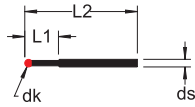

Ruby Ball Styli - Mini Probes

Scale 2:1	dk Ball Size	ds Stem Dia.	L1 EWL	L2 Length	Ball Matl.	Order Number
	0.3mm .012"	1.0mm .039"	2.16mm .085"	15.0mm .591"	Ruby	CPZ341-8450
					Carbide	CPZ341-8450C
	0.5mm .020"	1.0mm .039"	3.25mm .128"	15.0mm .591"	Ruby	CPZ341-8451
					Carbide	CPZ341-8451C
	0.6mm .024"	1.0mm .039"	4.29mm .169"	15.0mm .591"	Ruby	CPZ341-8452
					Carbide	CPZ341-8452C
	0.7mm .028"	1.0mm .039"	4.34mm .171"	15.0mm .591"	Ruby	CPZ341-8455
					Carbide	CPZ341-8455C
	0.8mm .031"	1.0mm .039"	4.37mm .172"	15.0mm .591"	Ruby	CPZ341-8453
					Carbide	CPZ341-8453C
	1.0mm .039"	1.0mm .039"	4.50mm .177"	15.0mm .591"	Ruby	CPZ341-8454
					Carbide	CPZ341-8454C
	1.0mm .039"	1.0mm .039"	4.50mm .177"	25.0mm .984"	Ruby	CPZ341-8504
					Carbide	CPZ341-8504C
	1.35mm .053"	1.0mm .039"	25.0mm .984"	25.0mm .984"	Ruby	CPZ341-8500
					Carbide	CPZ341-8500C
	1.5mm .059"	1.0mm .039"	25.0mm .984"	25.0mm .984"	Ruby	CPZ341-8501
					Carbide	CPZ341-8501C
	2.0mm .079"	1.5mm .059"	25.0mm .984"	25.0mm .984"	Ruby	CPZ341-8502
					Carbide	CPZ341-8502C
	2.5mm .098"	1.5mm .059"	25.0mm .984"	25.0mm .984"	Ruby	CPZ341-8503
					Carbide	CPZ341-8503C

Mini Probes are for use with the Mini Probe Holders on Page 68. They are held in with set screws supplied with the Mini Probe Holders