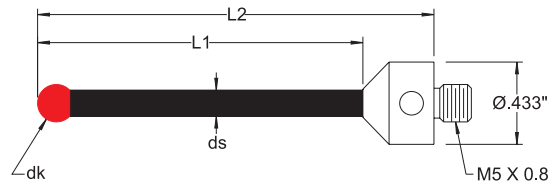

Ruby Ball Styli - Standard Probes

Scale 1:2	dk Ball Size	ds Stem Dia.	L1 EWL	L2 Length	Stem Matl.	Ball Matl.	Order Number
	1.35mm .053"	1.0mm .039"	10.5mm .413"	20.0mm .787"	Tungsten Carbide	Ruby	CPZ000-1320
	1.35mm .053"	1.0mm .039"	15.5mm .610"	25.0mm .984"	Tungsten Carbide	Ruby	CPZ000-1325
	1.5mm .059"	1.0mm .039"	10.5mm .413"	20.0mm .787"	Tungsten Carbide	Ruby	CPZ000-1520
	1.5mm .059"	1.0mm .039"	15.5mm .610"	25.0mm .984"	Tungsten Carbide	Ruby	CPZ000-1525
	2.0mm .079"	1.0mm .039"	10.5mm .413"	20.0mm .787"	Tungsten Carbide	Ruby	CPZ000-2020
	2.0mm .079"	1.0mm .039"	15.5mm .610"	25.0mm .984"	Tungsten Carbide	Ruby	CPZ000-2025
	2.0mm .079"	1.5mm .059"	20.5mm .807"	30.0mm 1.181"	Tungsten Carbide	Ruby	CPZ000-2030
	2.0mm .079"	1.5mm .059"	30.5mm 1.201"	40.0mm 1.575"	Tungsten Carbide	Ruby	CPZ000-2040
	2.5mm .098"	1.5mm .059"	10.5mm .413"	20.0mm .787"	Tungsten Carbide	Ruby	CPZ000-2520
	2.5mm .098"	1.5mm .059"	15.5mm .610"	25.0mm .984"	Tungsten Carbide	Ruby	CPZ000-2525
	2.5mm .098"	1.5mm .059"	20.5mm .807"	30.0mm 1.181"	Tungsten Carbide	Ruby	CPZ000-2530
	3.0mm .118"	2.0mm .079"	15.5mm .610"	25.0mm .984"	Tungsten Carbide	Ruby	CPZ030-9010
	3.0mm .118"	2.0mm .079"	24.0mm .945"	33.5mm 1.319"	Tungsten Carbide	Ruby	CPZ342-8020
	3.0mm .118"	2.0mm .079"	40.5mm 1.595"	50.0mm 1.969"	Tungsten Carbide	Ruby	CPZ030-9011
	3.0mm .118"	2.0mm .079"	48.5mm 1.909"	58.0mm 2.283"	Tungsten Carbide	Ruby	CPZ342-8021