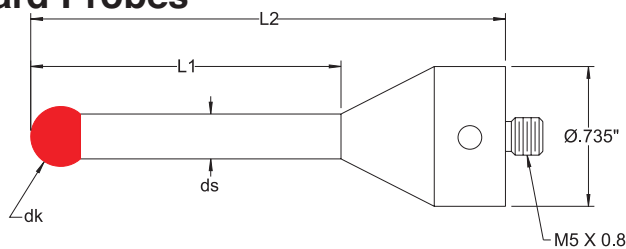

Ruby Ball Styli - Standard Probes

Scale 1:2	dk Ball Size	ds Stem Dia.	L1 EWL	L2 Length	Stem Matl.	Order Number
	8.0mm .315"	6.0mm .236"	41.5mm 1.634"	63.5mm 2.500"	Stainless Steel	CPZ342-8123
	8.0mm .315"	6.0mm .236"	92.5mm 3.642"	114.5mm 4.508"	Stainless Steel	CPZ342-8124
	9.0mm .354"	6.0mm .236"	42.5mm 1.673"	64.5mm 2.539"	Stainless Steel	CPZ342-8128
	10.0mm .394"	6.0mm .236"	43.5mm 1.713"	65.5mm 2.579"	Stainless Steel	CPZ342-8129