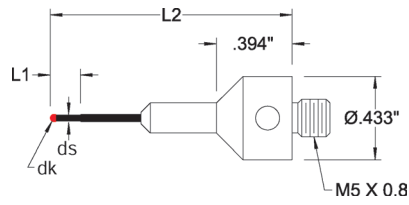

Ruby Ball Styli - Standard Probes

Scale 1:2	dk Ball Size	ds Stem Dia.	L1 EWL	L2 Length	Stem Matl.	Ball Matl.	Order Number
	.8mm .032"	.61mm .024"	4.0mm .157"	32.0mm 1.260"	Tungsten Carbide	Ruby	CPZ030-8060
	1.00mm .039"	.79mm .031"	12.0mm .472"	32.0mm 1.260"	Tungsten Carbide	Ruby	CPZ030-8061
	1.35mm .053"	1.0mm .039"	12.0mm .472"	32.0mm 1.260"	Tungsten Carbide	Ruby	CPZ030-8062
	1.35mm .053"	1.0mm .039"	19.0mm .748"	44.0mm 1.732"	Tungsten Carbide	Ruby	CPZ030-8063
	1.5mm .059"	1.0mm .039"	12.0mm .472"	32.0mm 1.260"	Tungsten Carbide	Ruby	CPZ030-8064
	1.5mm .059"	1.0mm .039"	19.0mm .748"	44.0mm 1.732"	Tungsten Carbide	Ruby	CPZ030-8065
	2.0mm .079"	1.5mm .059"	12.0mm .472"	32.0mm 1.260"	Tungsten Carbide	Ruby	CPZ030-8066
	2.0mm .079"	1.5mm .059"	19.0mm .748"	44.0mm 1.732"	Tungsten Carbide	Ruby	CPZ030-8067
	2.0mm .079"	1.5mm .059"	33.0mm 1.299"	58.0mm 2.283"	Tungsten Carbide	Ruby	CPZ030-8068
	2.5mm .098"	1.5mm .059"	12.0mm .472"	32.0mm 1.260"	Tungsten Carbide	Ruby	CPZ030-8069
	2.5mm .098"	1.5mm .059"	19.0mm .748"	44.0mm 1.732"	Tungsten Carbide	Ruby	CPZ030-8070
	2.5mm .098"	1.5mm .059"	33.0mm 1.299"	58.0mm 2.283"	Tungsten Carbide	Ruby	CPZ030-8071