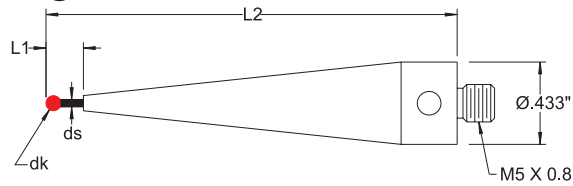

Ruby Ball Styli - Light Weight Titanium Probes

Scale 1:2	dk Ball Size	ds Stem Dia.	L1 EWL	L2 Length	Stem Matl.	Ball Matl.	Order Number
	.3mm .012"	.20mm .008"	2.16mm .085"	55.0mm 2.165	Tungsten Carbide	Ruby	CPZ000-0066
						Carbide	CPZ000-0066C
	.5mm .020"	.38mm .015"	3.25mm .128"	55.0mm 2.165	Tungsten Carbide	Ruby	CPZ000-0067
						Carbide	CPZ000-0067C
	.6mm .024"	.46mm .018"	4.29mm .169"	55.0mm 2.165	Tungsten Carbide	Ruby	CPZ000-0068
						Carbide	CPZ000-0068C
	.7mm .028"	.53mm .021"	4.34mm .171"	55.0mm 2.165	Tungsten Carbide	Ruby	CPZ000-0069
						Carbide	CPZ000-0069C
	.8mm .032"	.56mm .022"	4.37mm .172"	55.0mm 2.165	Tungsten Carbide	Ruby	CPZ000-0070
						Carbide	CPZ000-0070C
	1.0mm .039"	0.8mm .031"	4.0mm .157"	55.0mm 2.165"	Tungsten Carbide	Ruby	CPZ000-0071
	1.5mm .059"	1.0mm .039"	5.0mm .197"	55.0mm 2.165"	Tungsten Carbide	Ruby	CPZ000-0072
	2.0mm .079"	1.0mm .039"	5.0mm .197"	55.0mm 2.165"	Tungsten Carbide	Ruby	CPZ000-0073
	2.5mm .098"	1.5mm .059"	5.0mm .197"	55.0mm 2.165"	Tungsten Carbide	Ruby	CPZ000-0274
	3.5mm .138"	1.5mm .059"	10.0mm .394"	55.0mm 2.165"	Tungsten Carbide	Ruby	CPZ000-0375