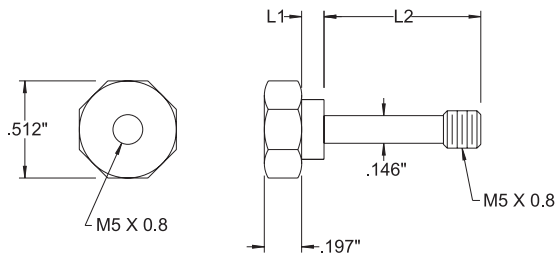

Adapter Screws

Actual Size	L1	L2	Order Number
	1.3mm .051"	7.5mm .295"	CPZ341-0213
	1.3mm .051"	10.0mm .394"	CPZ341-0212
	3.0mm .118"	10.0mm .394"	CPZ341-0214
	3.0mm .118"	21.0mm .827"	CPZ341-0211
	3.0mm .118"	26.0mm 1.024"	CPZ341-0210