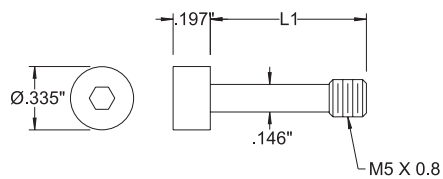

Adapter Screws

Actual Size	L1	Order Number
adapter screw	21.0mm .827"	CPZ341-0221
adapter screw	26.0mm 1.024"	CPZ341-0220