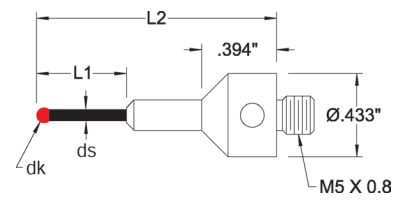

Ruby Ball Styli - Standard Probes

Scale 1:2	dk Ball Size	ds Stem Dia.	L1 EWL	L2 Length	Stem Matl.	Ball Matl.	Order Number
	.8mm .032"	.61mm .024"	4.0mm .157"	32.0mm 1.260"	Tungsten Carbide	Ruby	CPZ030-8060
	1.00mm .039"	.79mm .031"	12.0mm .472"	32.0mm 1.260"	Tungsten Carbide	Ruby	CPZ030-8061
	1.35mm .053"	1.0mm .039"	12.0mm .472"	32.0mm 1.260"	Tungsten Carbide	Ruby	CPZ030-8062
	1.35mm .053"	1.0mm .039"	19.0mm .748"	44.0mm 1.732"	Tungsten Carbide	Ruby	CPZ030-8063
	1.5mm .059"	1.0mm .039"	12.0mm .472"	32.0mm 1.260"	Tungsten Carbide	Ruby	CPZ030-8064
	1.5mm .059"	1.0mm .039"	19.0mm .748"	44.0mm 1.732"	Tungsten Carbide	Ruby	CPZ030-8065
	2.0mm .079"	1.5mm .059"	12.0mm .472"	32.0mm 1.260"	Tungsten Carbide	Ruby	CPZ030-8066
	2.0mm .079"	1.5mm .059"	19.0mm .748"	44.0mm 1.732"	Tungsten Carbide	Ruby	CPZ030-8067
	2.0mm .079"	1.5mm .059"	33.0mm 1.299"	58.0mm 2.283"	Tungsten Carbide	Ruby	CPZ030-8068
	2.5mm .098"	1.5mm .059"	12.0mm .472"	32.0mm 1.260"	Tungsten Carbide	Ruby	CPZ030-8069
	2.5mm .098"	1.5mm .059"	19.0mm .748"	44.0mm 1.732"	Tungsten Carbide	Ruby	CPZ030-8070
	2.5mm .098"	1.5mm .059"	33.0mm 1.299"	58.0mm 2.283"	Tungsten Carbide	Ruby	CPZ030-8071