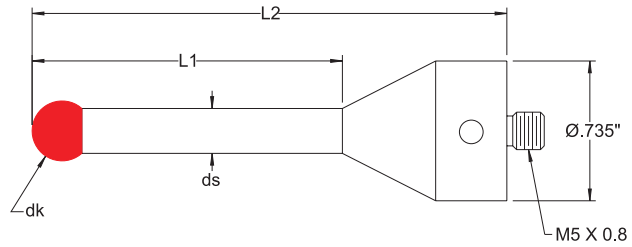

Ruby Ball Styli - Ceramic Shaft

Scale 1:2	dk Ball Size	ds Stem Dia.	L1 EWL	L2 Length	Stem Matl.	Order Number
	5.0mm .197"	3.18mm .125"	43.5mm 1.713"	53.0mm 2.087"	Ceramic	CPZ342-8013
	6.0mm .236"	3.18mm .125"	44.5mm 1.752"	54.0mm 2.126"	Ceramic	CPZ342-8016
	7.0mm .276"	3.18mm .125"	45.5mm 1.791"	55.0mm 2.165"	Ceramic	CPZ342-8017
	8.0mm .315"	4.75mm .187"	56.0mm 2.205"	63.5mm 2.500"	Ceramic	CPZ342-8014
	8.0mm .315"	4.75mm .187"	107.0mm 4.213"	114.5mm 4.508"	Ceramic	CPZ342-8015
	9.0mm .354"	4.75mm .187"	57.0mm 2.244"	64.5mm 2.539"	Ceramic	CPZ342-8018
	10.0mm .394"	4.75mm .187"	58.0mm 2.283"	65.5mm 2.579"	Ceramic	CPZ342-8019

Ruby Ball Styli - Standard Probes

Scale 1:2	dk Ball Size	ds Stem Dia.	L1 EWL	L2 Length	Stem Matl.	Order Number
	8.0mm .315"	6.0mm .236"	41.5mm 1.634"	63.5mm 2.500"	Stainless Steel	CPZ342-8123
	8.0mm .315"	6.0mm .236"	92.5mm 3.642"	114.5mm 4.508"	Stainless Steel	CPZ342-8124
	9.0mm .354"	6.0mm .236"	42.5mm 1.673"	64.5mm 2.539"	Stainless Steel	CPZ342-8128
	10.0mm .394"	6.0mm .236"	43.5mm 1.713"	65.5mm 2.579"	Stainless Steel	CPZ342-8129

Ruby Ball Styli - Ceramic Shaft

Scale 1:2	dk Ball Size	ds Stem Dia.	L1 EWL	L2 Length	Stem Matl.	Order Number
	8.0mm .315"	4.75mm .187"	41.5mm 1.634"	63.5mm 2.500"	Ceramic	CPZ342-8114
	8.0mm .315"	4.75mm .187"	92.5mm 3.642"	114.5mm 4.508"	Ceramic	CPZ342-8115
	9.0mm .354"	4.75mm .187"	42.5mm 1.673"	64.5mm 2.539"	Ceramic	CPZ342-8118
	10.0mm .394"	4.75mm .187"	43.5mm 1.713"	65.5mm 2.579"	Ceramic	CPZ342-8119