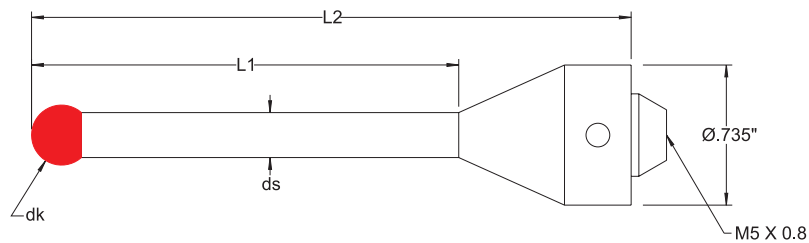

Ruby Ball Styli - Universal Probes

Scale 1:2	dk Ball Size	ds Stem Dia.	L1 EWL	L2 Length	Stem Matl.	Order Number
	3.0mm .118"	2.0mm .079"	21.5mm .846"	50.0mm 1.968"	Tungsten Carbide	CPZ331-9096
	3.0mm .118"	2.0mm .079"	18.0mm .709"	115.0mm 4.528"	Tungsten Carbide	CPZ331-9098
	8.0mm .315"	6.0mm .236"	57.0mm 2.244"	80.0mm 3.150"	Stainless Steel	CPZ331-9097
	8.0mm .315"	6.0mm .236"	56.5mm 2.224"	115.0mm 4.528"	Stainless Steel	CPZ331-9099