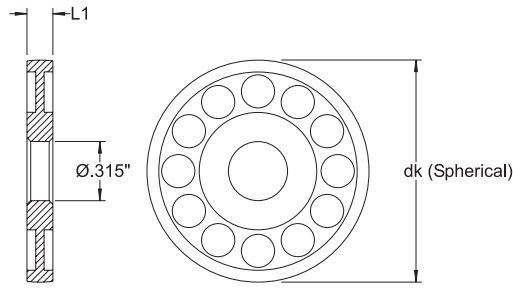

Mini Probe Holders are for use with Mini Probes on Page 67. They are held in with set screws supplied with the Mini Probe Holders

Carbide Ball Styli

Scale 1:2	dk Ball Size	L1 Length	Base Matl.	Order Number
	15.0mm .591"	35.0mm 1.378"	Stainless Steel	CPZ000-0019
	20.0mm .787"	35.0mm 1.378"	Stainless Steel	CPZ000-0018
	25.0mm .984"	35.0mm 1.378"	Stainless Steel	CPZ000-0017

Star Cube

Scale 1:2	L1	L2	Order Number
	15.0mm .591"	15.0mm .591"	CPZ341-8361
	20.0mm .787"	20.0mm .787"	CPZ342-8002

Star Styli

Scale 1:2	dk Ball Size	L1 Length	Order Number
 <p>CPZ040-1000 5 Places</p>	1.0mm .039"	45.0mm 1.772"	CPZ000-0020
 <p>CPZ040-1500 5 Places</p>	1.5mm .059"	45.0mm 1.772"	CPZ000-0030
 <p>CPZ040-2000 5 Places</p>	2.0mm .079"	45.0mm 1.772"	CPZ000-0040
 <p>CPZ040-2500 5 Places</p>	2.5mm .098"	45.0mm 1.772"	CPZ000-0050
 <p>CPZ040-3500 5 Places</p>	3.5mm .138"	45.0mm 1.772"	CPZ000-0060

Disk Styli - Hardened Tool Steel

Actual Size	dk Diameter	L1 Length	Order Number
	10.0mm .394"	21.5mm .846"	CPZ341-8090
	15.0mm .591"	21.5mm .846"	CPZ341-8095

Disk Styli - Hardened Tool Steel

Scale 1:2	dk Diameter	L1 Thickness	Order Number
	30.0mm 1.181"	3.5mm .138"	CPZ341-0203
	40.0mm 1.575"	5.0mm .196"	CPZ341-0204
	50.0mm 1.969"	7.0mm .276"	CPZ341-0205
	60.0mm 2.362"	8.0mm .315"	CPZ341-0206

Mount to Extensions or Holders with Screws on Page 74

Stylus Extensions

Actual Size	L1 Length	Material	Order Number
	10.0mm .394"	Stainless Steel	CPZ341-0250
	15.0mm .591"	Stainless Steel	CPZ341-0251
	20.0mm .787"	Stainless Steel	CPZ341-0252
	25.0mm .984"	Stainless Steel	CPZ341-0253
	40.0mm 1.575"	Stainless Steel	CPZ341-0254
	25.0mm .984"	Aluminum	CPZ000-0012
	40.0mm 1.575"	Aluminum	CPZ-341-8261
	50.0mm 1.969"	Aluminum	CPZ000-0011
	60.0mm 2.362"	Aluminum	CPZ341-8262
	80.0mm 3.150"	Aluminum	CPZ341-8263
	100.0mm 3.937"	Aluminum	CPZ341-8264
	120.0mm 4.724"	Aluminum	CPZ341-8265