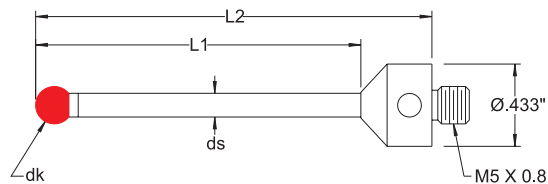

Ruby Ball Styli - Ceramic Shaft

Scale 1:2	dk Ball Size	ds Stem Dia.	L1 EWL	L2 Length	Stem Matl.	Order Number
	5.0mm .197"	3.18mm .125"	43.5mm 1.713"	53.0mm 2.087"	Ceramic	CPZ342-8013
	6.0mm .236"	3.18mm .125"	44.5mm 1.752"	54.0mm 2.126"	Ceramic	CPZ342-8016
	7.0mm .276"	3.18mm .125"	45.5mm 1.791"	55.0mm 2.165"	Ceramic	CPZ342-8017
	8.0mm .315"	4.75mm .187"	56.0mm 2.205"	63.5mm 2.500"	Ceramic	CPZ342-8014
	8.0mm .315"	4.75mm .187"	107.0mm 4.213"	114.5mm 4.508"	Ceramic	CPZ342-8015
	9.0mm .354"	4.75mm .187"	57.0mm 2.244"	64.5mm 2.539"	Ceramic	CPZ342-8018
	10.0mm .394"	4.75mm .187"	58.0mm 2.283"	65.5mm 2.579"	Ceramic	CPZ342-8019